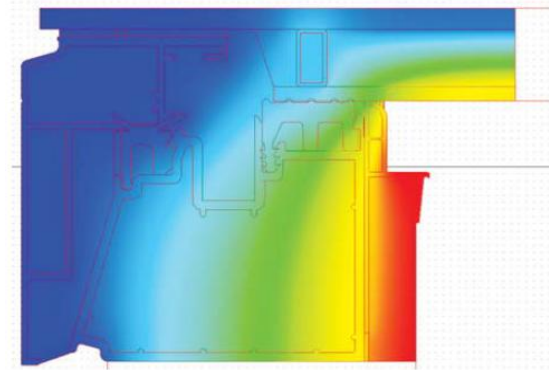

**Glass inner layer** – 4mm or 6mm (size of roof light dependent) high performance low E toughened

Glass u-Value 1.0

Glass G-Value 0.5

Noise reducing capabilities up to 34db  
Available in Clear or Blue

ULTIMATE THERMAL PERFORMANCE  
Overall u-Value 1.2 W/m<sup>2</sup>K