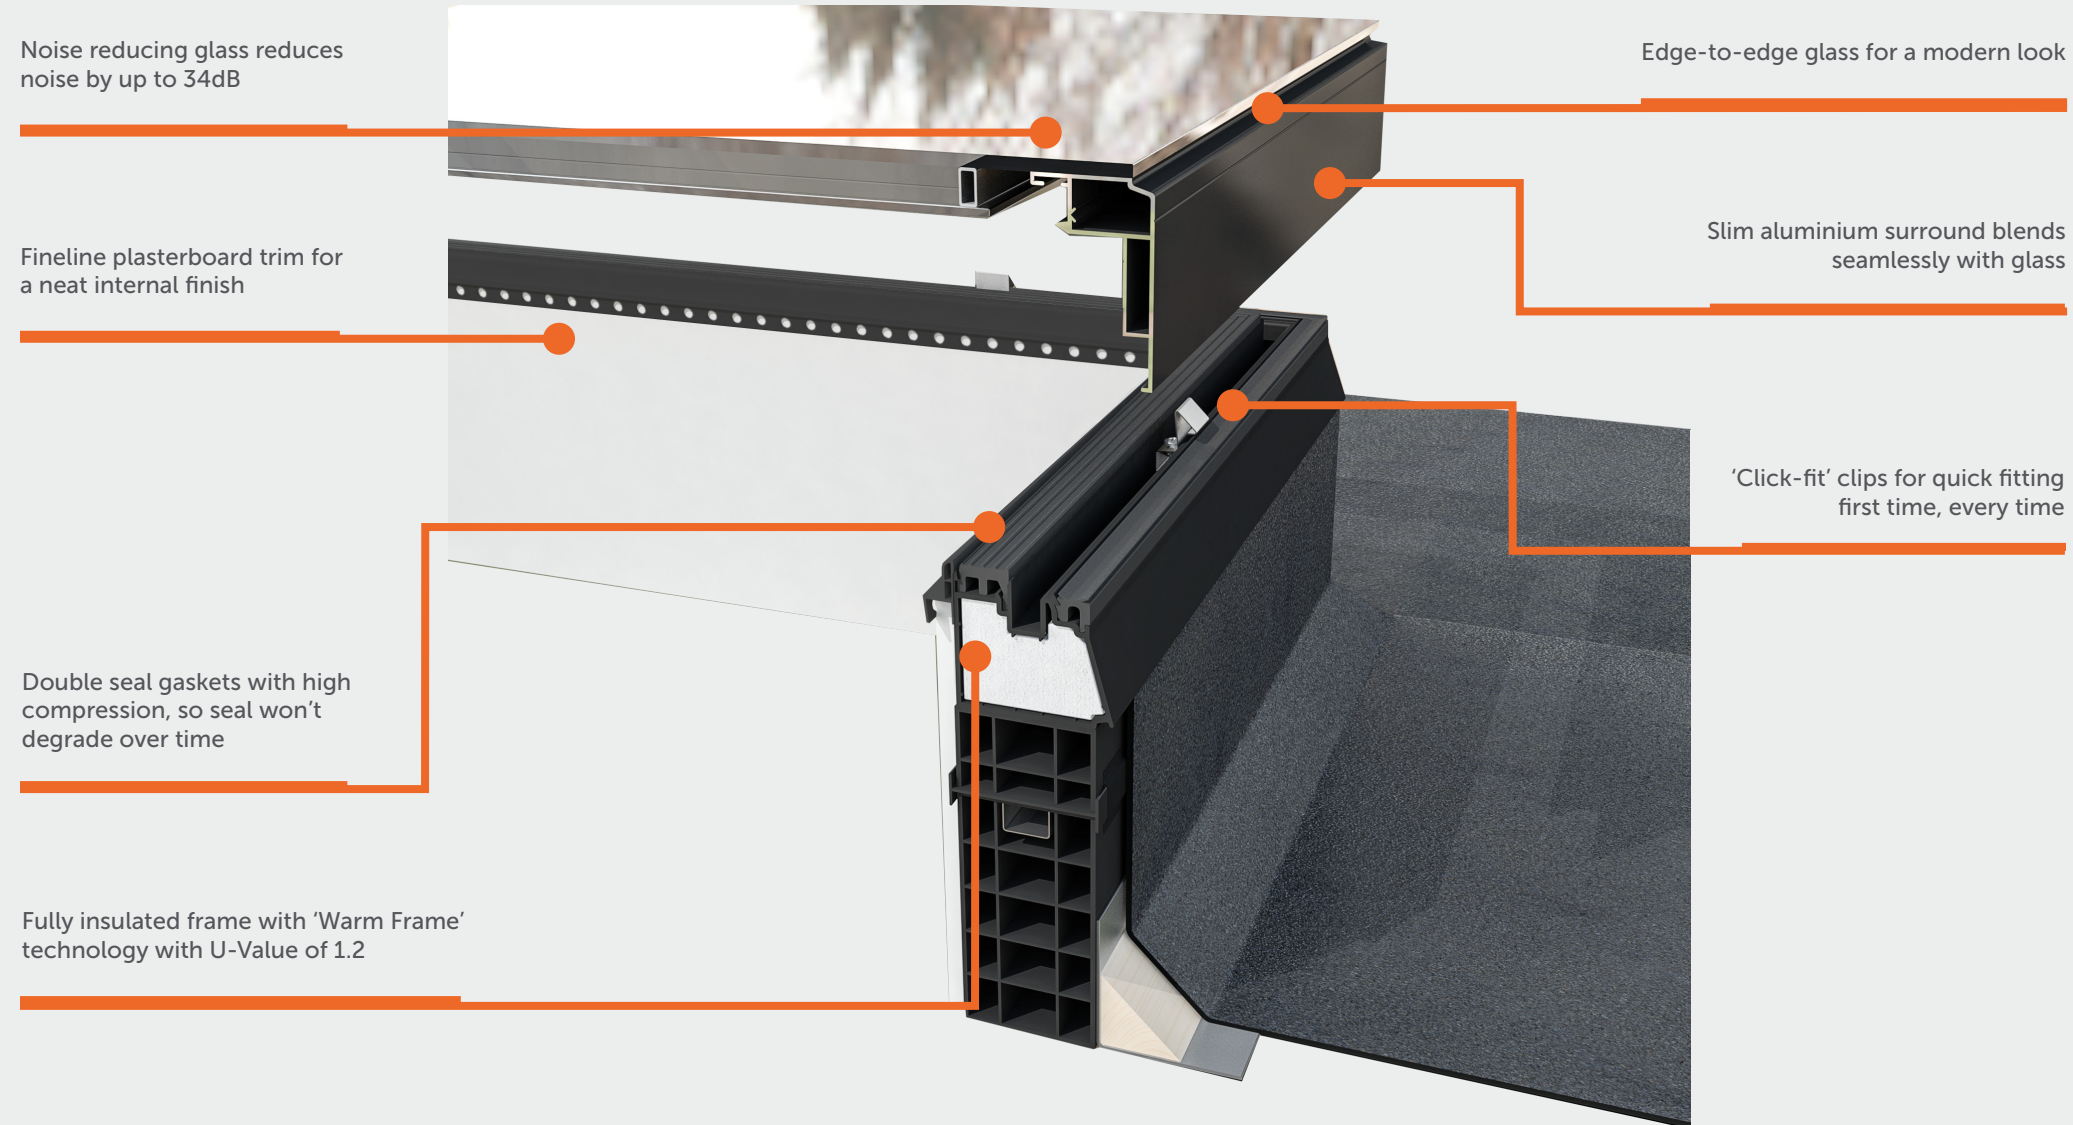

Wendland Flat Skylight

High quality at low prices

Edgeless Flat Skylight