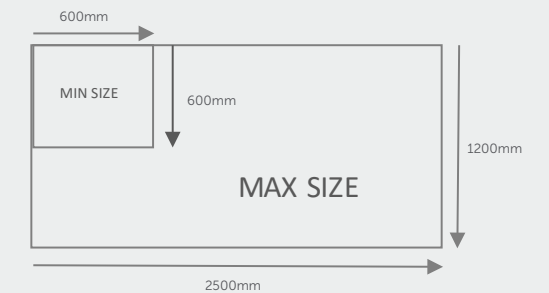

Internal sizes range from 600mm x 600mm up to 2500mm in length.

**Kerb:** The optional kerb is factory assembled and delivered in one piece to reduce time on site.

1. 4° pitch for optimum performance
2. Weathering tape for double waterproofing on joints
3. Self-aligning internal reinforcement for fast installation
4. Tilt fillet for optimum membrane run off
5. Fully welded mitred frame means you can install the skylight and waterproof it later