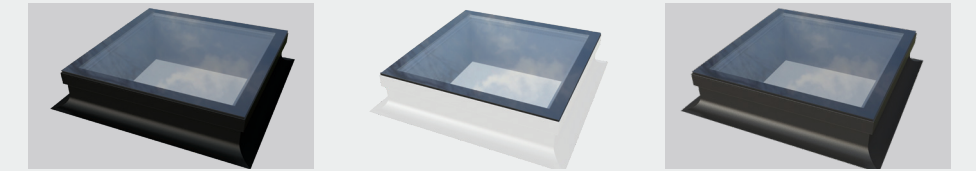

## Flood your home with light

A Wendland flat skylight is the perfect choice for an extension or orangery – flooding the room below with daylight to create a living space that is bright and airy.

The beauty of the Wendland flat skylight is in its simple design. It blends well with modern homes but can also sit well within a more traditional setting. The unique design features edge-to-edge glass for a modern look – meaning that from the inside, you see only the sky above.

## Your own space

**Standard colours:** Black, white, grey (bespoke colours available on request)

**Sizes:** The Wendland flat skylight is designed to provide the maximum in uninterrupted sightlines and is available in a number of square or rectangular sizes.

Internal sizes range from 600mm x 600mm up to 2500mm in length.

**Kerb:** The optional kerb is factory assembled and delivered in one piece to reduce time on site.

1. 4° pitch for optimum performance
2. Weathering tape for double waterproofing on joints
3. Self-aligning internal reinforcement for fast installation
4. Tilt fillet for optimum membrane run off
5. Fully welded mitred frame means you can install the skylight and waterproof it later