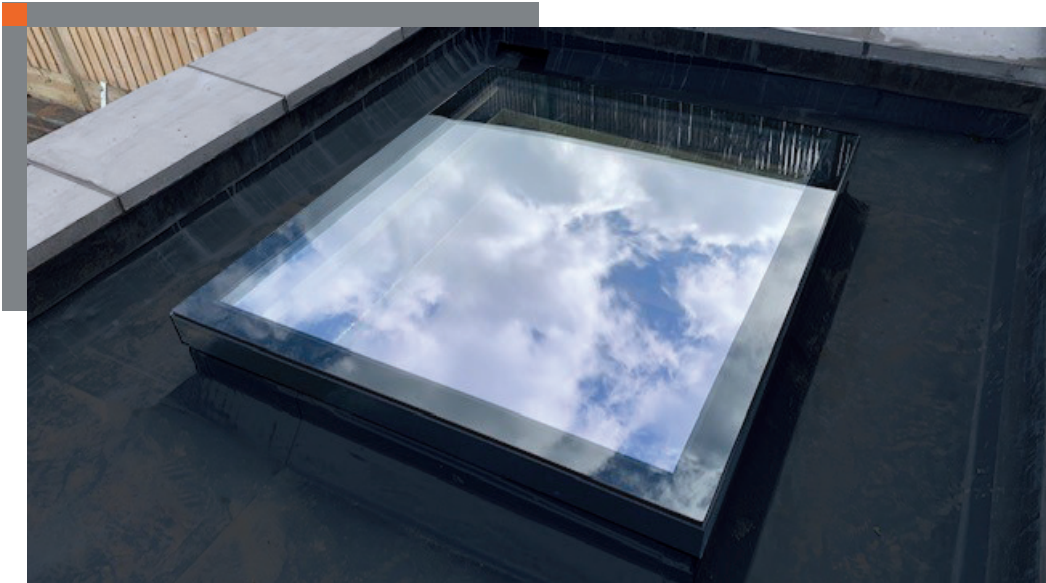

## Flood your home with light

A Wendland flat skylight is the perfect choice for an extension or orangery – flooding the room below with daylight to create a living space that is bright and airy.

The beauty of the Wendland flat skylight is in its simple design. It blends well with modern homes but can also sit well within a more traditional setting. The unique design features edge-to-edge glass for a modern look – meaning that from the inside, you see only the sky above.

### A relaxing space

The Wendland flat skylight offers excellent noise reduction properties, meaning that the room below will be a peaceful space to enjoy, no matter what's going on outdoors.

With a U-Value of just 1.2 the Wendland flat skylight is extremely energy efficient, and you can upgrade to an insulated kerb option that helps avoid condensation - extra important in a kitchen where heat levels can change quickly.

You can relax before your flat skylight is installed, as the Wendland flat skylight is a 'Click to fit' design and faster to install than other skylights, so there's minimal disruption to your home during the installation.

## Your own space

**Standard colours:** Black, white, grey (bespoke colours available on request)

**Sizes:** The Wendland flat skylight is designed to provide the maximum in uninterrupted sightlines and is available in a number of square or rectangular sizes.