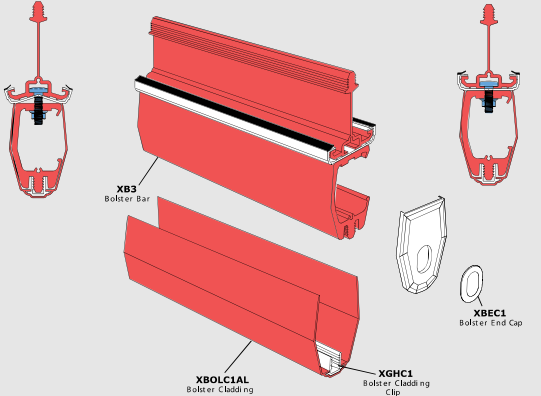

synseal roof assemblies

Colour Key:

- = Plastic
- = Aluminium
- = Steel
- = Foam
- = Rubber
- = Various/other

Component colours available:

- = Mahogany (W)
- = Brown (B)
- = Caramel (C)
- = Cherrywood (CHW)
- = Light Oak (OAK)
- = Black (B - only foam components)
- dc = dual colour
- = White (no additional suffix)
- = Blu White (BLU)
- △ = Gloss finish white ali (GWA)

synseal roof assemblies

25mm Glazing

35mm Glazing

Ridge

Bolstered Georgian Hip

Bolster

Valley

25mm Glazing

Wallplate

Fixed Wallplate

Colour Key:

□ = Plastic ■ = Aluminium ■ = Steel ■ = Foam ■ = Rubber ■ = Various/other

Component colours available:

● = Mahogany (W) ● = Brown (B) ● = Caramel (C) ● = Cherrywood (CHW) ● = Light Oak (OAK)

● = Black (B - only foam components) dc = dual colour

○ = White (no additional suffix) ● = Blu White (BLU) △ = Gloss finish white ali (GWA)

PLEASE NOTE:
All components available in different colours are shown here using the 'white' code.
For more information on ordering coloured components, please consult the bar length price list.