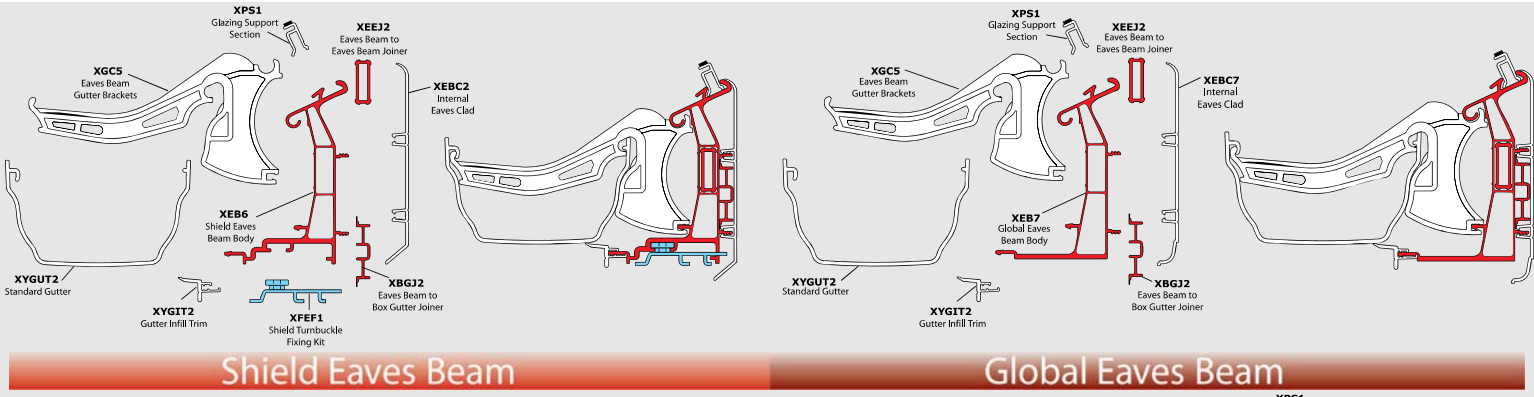

synseal roof assemblies

Colour Key:

- = Plastic
- = Aluminium
- = Steel
- = Foam
- = Rubber
- = Various/other

Component colours available:

- = Mahogany (W)
- = Brown (B)
- = Caramel (C)
- = Cherrywood (CHW)
- = Light Oak (OAK)
- = Black (B - only foam components)
- dc = dual colour
- = White (no additional suffix)
- = Blu White (BLU)
- △ = Gloss finish white ali (GWA)

PLEASE NOTE:
All components available in different colours are shown here using the 'white' code.
For more information on ordering coloured components, please consult the bar length price list.

Tel: 01623 443200 Fax: 01623 443305 Email: consenquiry@synseal.com www.synseal.co.uk

Wallplate

Fixed Wallplate

Colour Key:

□ = Plastic ■ = Aluminium ■ = Steel ■ = Foam ■ = Rubber ■ = Various/other

Component colours available:

● = Mahogany (W) ● = Brown (B) ● = Caramel (C) ● = Cherrywood (CHW) ● = Light Oak (OAK)

● = Black (B - only foam components) dc = dual colour

○ = White (no additional suffix) ● = Blu White (BLU) △ = Gloss finish white ali (GWA)

PLEASE NOTE:
All components available in different colours are shown here using the 'white' code.
For more information on ordering coloured components, please consult the bar length price list.