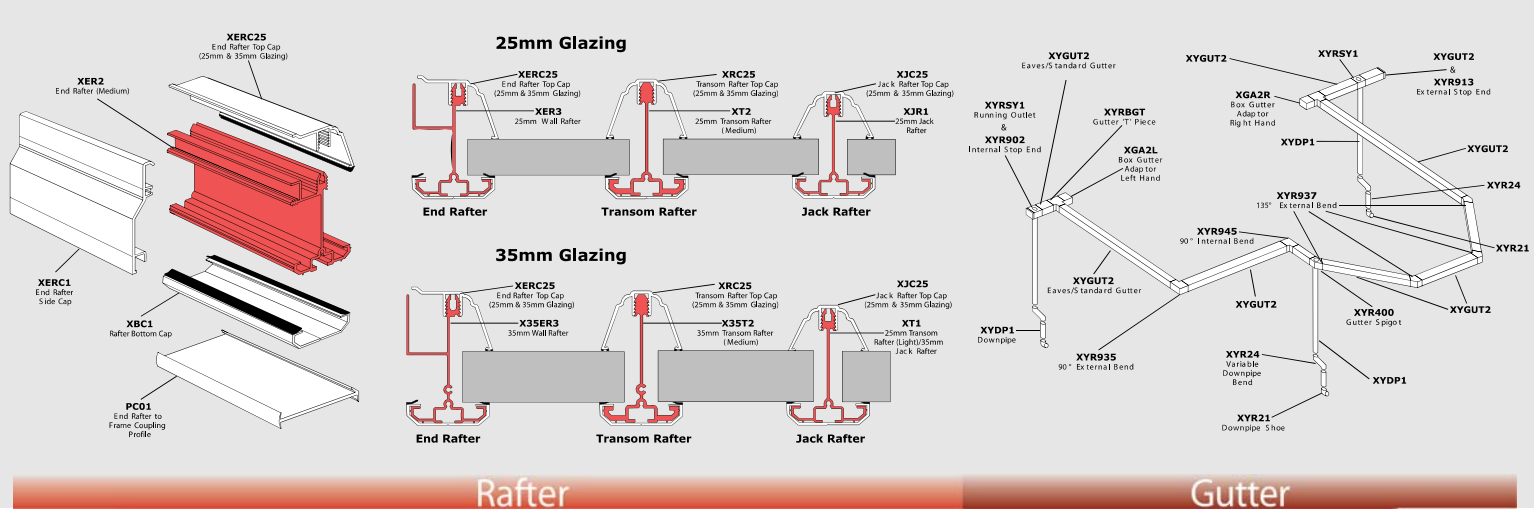

synseal roof assemblies

Colour Key:

- = Plastic
- = Aluminium
- = Steel
- = Foam
- = Rubber
- = Various/other

Component colours available:

- = Mahogany (W)
- = Brown (B)
- = Caramel (C)
- = Cherrywood (CHW)
- = Light Oak (OAK)
- = Black (B - only foam components)
- dc = dual colour
- = White (no additional suffix)
- = Blu White (BLU)
- △ = Gloss finish white ali (GWA)

PLEASE NOTE:
All components available in different colours are shown here using the 'white' code.
For more information on ordering coloured components, please consult the bar length price list.

Tel: 01623 443200 Fax: 01623 443305 Email: consenquiry@synseal.com www.synseal.co.uk

Wallplate

Fixed Wallplate

Colour Key:

□ = Plastic ■ = Aluminium ■ = Steel ■ = Foam ■ = Rubber ■ = Various/other

Component colours available:

● = Mahogany (W) ● = Brown (B) ● = Caramel (C) ● = Cherrywood (CHW) ● = Light Oak (OAK)

● = Black (B - only foam components) dc = dual colour

○ = White (no additional suffix) ● = Blu White (BLU) △ = Gloss finish white ali (GWA)

PLEASE NOTE:
All components available in different colours are shown here using the 'white' code.
For more information on ordering coloured components, please consult the bar length price list.