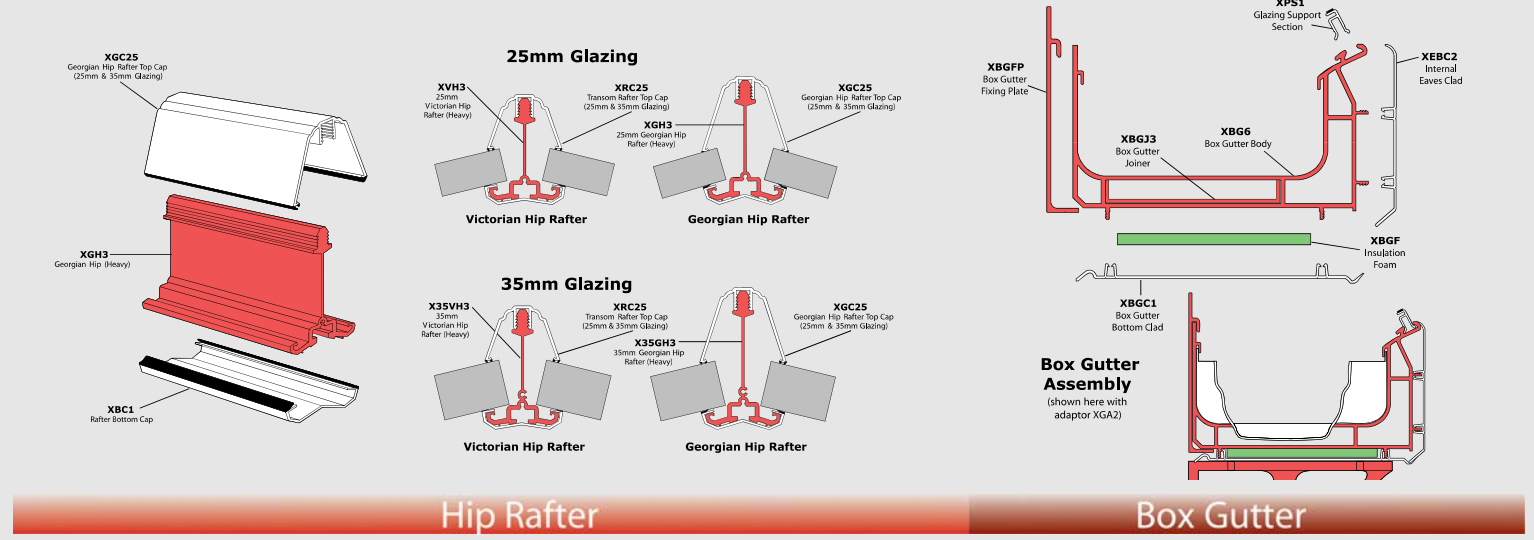

synseal roof assemblies

Colour Key:

- = Plastic
- = Aluminium
- = Steel
- = Foam
- = Rubber
- = Various/other

Component colours available:

- = Mahogany (W)
- = Brown (B)
- = Caramel (C)
- = Cherrywood (CHW)
- = Light Oak (OAK)
- = Black (B - only foam components)
- dc = dual colour
- = White (no additional suffix)
- = Blu White (BLU)
- △ = Gloss finish white ali (GWA)

PLEASE NOTE:
All components available in different colours are shown here using the 'white' code.
For more information on ordering coloured components, please consult the bar length price list.

Tel: 01623 443200 Fax: 01623 443305 Email: consenquiry@synseal.com www.synseal.co.uk

Wallplate

Fixed Wallplate

Colour Key:

□ = Plastic ■ = Aluminium ■ = Steel ■ = Foam ■ = Rubber ■ = Various/other

Component colours available:

● = Mahogany (W) ● = Brown (B) ● = Caramel (C) ● = Cherrywood (CHW) ● = Light Oak (OAK)

● = Black (B - only foam components) dc = dual colour

○ = White (no additional suffix) ● = Blu White (BLU) △ = Gloss finish white ali (GWA)

PLEASE NOTE:
All components available in different colours are shown here using the 'white' code.
For more information on ordering coloured components, please consult the bar length price list.