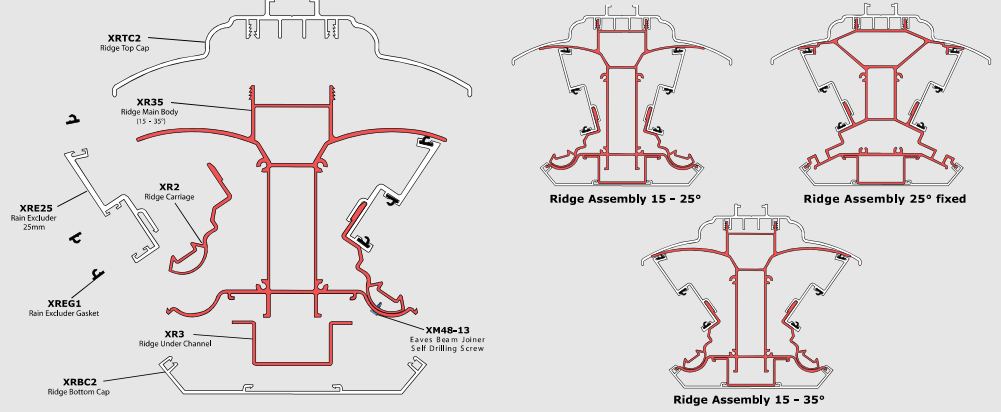

synseal roof assemblies

Colour Key:

- = Plastic
- = Aluminium
- = Steel
- = Foam
- = Rubber
- = Various/other

Component colours available:

- = Mahogany (W)
- = Brown (B)
- = Caramel (C)
- = Cherrywood (CHW)
- = Light Oak (OAK)
- = Black (B - only foam components)
- dc = dual colour
- = White (no additional suffix)
- = Blu White (BLU)
- △ = Gloss finish white ali (GWA)

synseal roof assemblies

25mm Glazing

35mm Glazing

Ridge

Bolstered Georgian Hip

Bolster

Valley

25mm Glazing

Wallplate

Fixed Wallplate

Colour Key:

□ = Plastic ■ = Aluminium ■ = Steel ■ = Foam ■ = Rubber ■ = Various/other

Component colours available:

● = Mahogany (W) ● = Brown (B) ● = Caramel (C) ● = Cherrywood (CHW) ● = Light Oak (OAK)

● = Black (B - only foam components) dc = dual colour

○ = White (no additional suffix) ● = Blu White (BLU) △ = Gloss finish white ali (GWA)

PLEASE NOTE:
All components available in different colours are shown here using the 'white' code.
For more information on ordering coloured components, please consult the bar length price list.