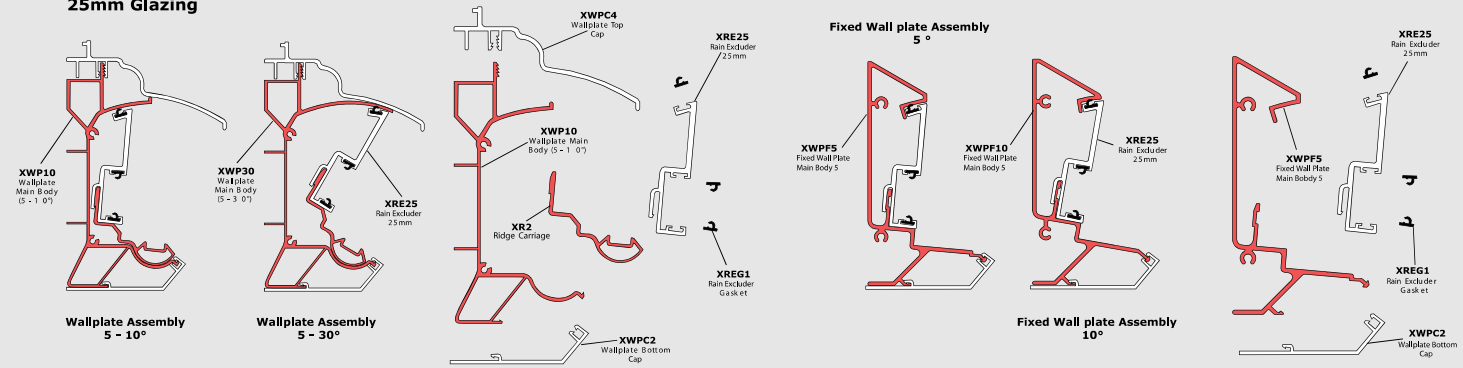

synseal roof assemblies

Colour Key:

- = Plastic
- = Aluminium
- = Steel
- = Foam
- = Rubber
- = Various/other

Component colours available:

- = Mahogany (W)
- = Brown (B)
- = Caramel (C)
- = Cherrywood (CHW)
- = Light Oak (OAK)
- = Black (B - only foam components)
- dc = dual colour
- = White (no additional suffix)
- = Blu White (BLU)
- △ = Gloss finish white ali (GWA)

synseal roof assemblies

25mm Glazing

35mm Glazing

Ridge

Bolstered Georgian Hip

Bolster

Valley

25mm Glazing

Wallplate

Fixed Wallplate

Colour Key:

□ = Plastic ■ = Aluminium ■ = Steel ■ = Foam ■ = Rubber ■ = Various/other

Component colours available:

● = Mahogany (W) ● = Brown (B) ● = Caramel (C) ● = Cherrywood (CHW) ● = Light Oak (OAK)

● = Black (B - only foam components) dc = dual colour

○ = White (no additional suffix) ● = Blu White (BLU) △ = Gloss finish white ali (GWA)

PLEASE NOTE:
All components available in different colours are shown here using the 'white' code.
For more information on ordering coloured components, please consult the bar length price list.