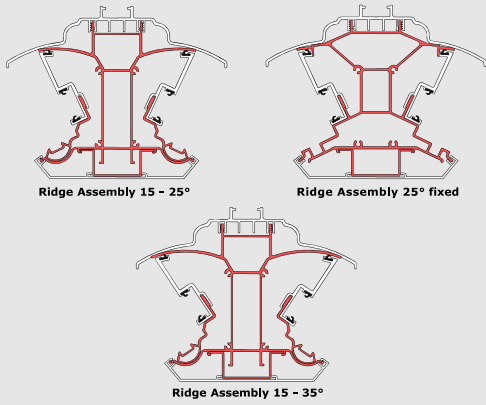

synseal roof assemblies

25mm Glazing