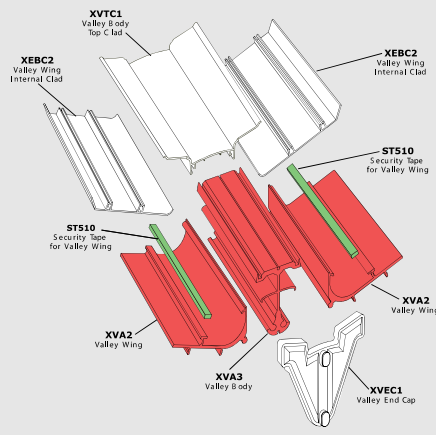

synseal roof assemblies

25mm Glazing

35mm Glazing

Ridge

Bolstered Georgian Hip

Bolster

Valley

25mm Glazing

Wallplate

Fixed Wallplate

Colour Key:

□ = Plastic ■ = Aluminium ■ = Steel ■ = Foam ■ = Rubber ■ = Various/other

Component colours available:

● = Mahogany (W) ● = Brown (B) ● = Caramel (C) ● = Cherrywood (CHW) ● = Light Oak (OAK)

● = Black (B - only foam components) dc = dual colour

○ = White (no additional suffix) ● = Blu White (BLU) △ = Gloss finish white ali (GWA)

PLEASE NOTE:
All components available in different colours are shown here using the 'white' code.
For more information on ordering coloured components, please consult the bar length price list.